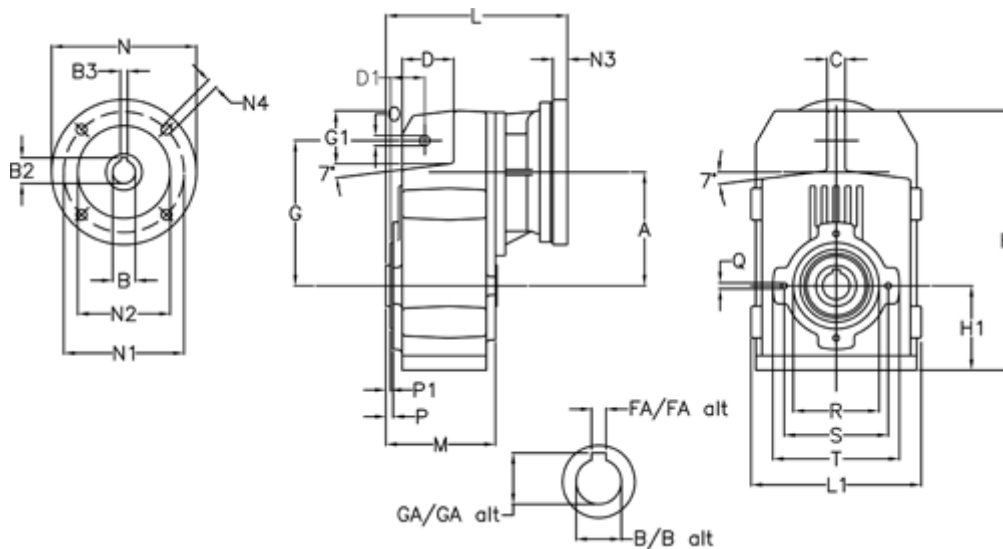

Article number: 29560101703230  
 Description: Shaft mounted gear  
 A102H25-17-P80B5

## Measures

A = 112.50	FA = 8	M = 100.5	Q = M8x12
B = 25	G = 140	N = 200	R = 80
B1 = 19	G1 = 51.0	N1 = 165	S = 100
B2 = 21.8	GA = 28.3	N2 = 130	T = 120
B3 = 6	H = 251.0	N4 = M10x20	
C = 20	H1 = 84.0	O = 11	
D = 47.5	L = 205.0	P = 4.5	
D1 = 35.0	L1 = 170	P1 = 3.0	